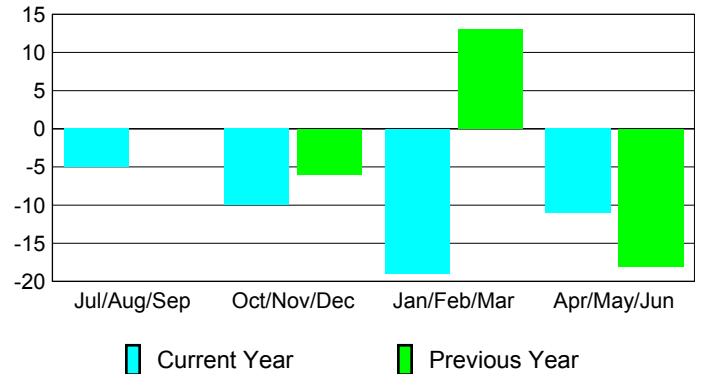

Membership Results 2008-2009

Membership 2007-2008

Month	Net Memb Goal	Actual New Memb	Actual Dropped Memb	Gain/Loss of Memb	Gain/Loss of Memb
Jul/Aug/Sep	0	39	-44	-5	0
Oct/Nov/Dec	5	34	-44	-10	-6
Jan/Feb/Mar	10	40	-59	-19	13
Apr/May/Jun	20	76	-87	-11	-18
Totals	35	189	-234	-45	-11

Membership Results 2008-2009

Goal, New, Dropped, Gain/Loss

Comparison of Membership Gain/Loss

Current Year Compared to the Previous Year

Gender Comparison 2008-2009

Male

Female