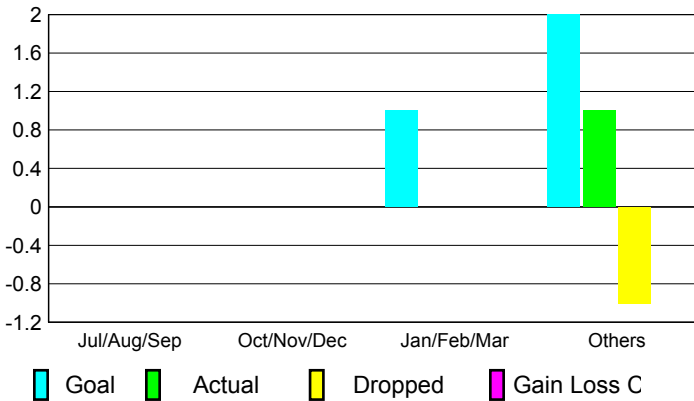

2008-2009 GMT Quarterly Report for District (or Undistricted) District 103 W

GMT: JACQUES 'JACK' VERBEKE

Location: FRANCE

GMT CA: 4

CLUBS

Club Results 2008-2009

Clubs 2007-2008

Month	New Club Goal	Actual New Clubs	Actual Dropped Clubs	Gain/Loss of Clubs	Gain/Loss of Clubs
Jul/Aug/Sep	0	0	0	0	0
Oct/Nov/Dec	0	0	0	0	0
Jan/Feb/Mar	1	0	0	0	0
Apr/May/Jun	2	1	-1	0	0
Totals	3	1	-1	0	0

Club Results 2008-2009

Goal, New, Dropped, Gain/Loss

Comparison of Club Gain/Loss

Current Year Compared to the Previous Year

YTD Status Quo Clubs 2008-2009

Status Quo Clubs Compared to Status Quo Members

MEMBERSHIP

Membership Results 2008-2009

Membership 2007-2008

Month	Net Memb Goal	Actual New Memb	Actual Dropped Memb	Gain/Loss of Memb	Gain/Loss of Memb
Jul/Aug/Sep	0	39	-44	-5	0
Oct/Nov/Dec	5	34	-44	-10	-6
Jan/Feb/Mar	10	40	-59	-19	13
Apr/May/Jun	20	76	-87	-11	-18
Totals	35	189	-234	-45	-11