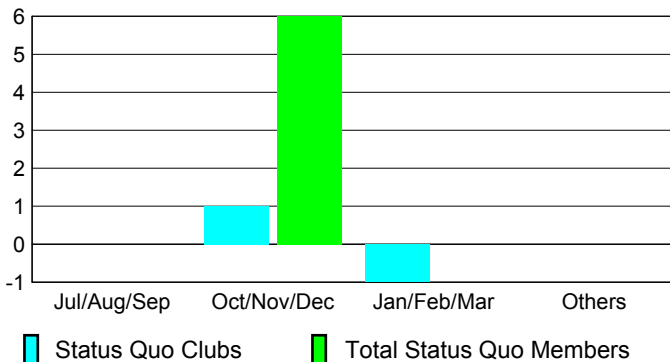

2008-2009 GMT Quarterly Report for District (or Undistricted) District 103 W

GMT: JACQUES 'JACK' VERBEKE

Location: FRANCE

GMT CA: 4

CLUBS

Club Results 2008-2009

Clubs 2007-2008

Month	New Club Goal	Actual New Clubs	Actual Dropped Clubs	Gain/Loss of Clubs	Gain/Loss of Clubs
Jul/Aug/Sep	0	0	0	0	0
Oct/Nov/Dec	0	0	0	0	0
Jan/Feb/Mar	1	0	0	0	0
Apr/May/Jun	2	1	-1	0	0
Totals	3	1	-1	0	0

Club Results 2008-2009

Goal, New, Dropped, Gain/Loss

Comparison of Club Gain/Loss

Current Year Compared to the Previous Year

YTD Status Quo Clubs 2008-2009

Status Quo Clubs Compared to Status Quo Members

MEMBERSHIP

Membership Results 2008-2009

Membership 2007-2008

Month	Net Memb Goal	Actual New Memb	Actual Dropped Memb	Gain/Loss of Memb	Gain/Loss of Memb
Jul/Aug/Sep	0	39	-44	-5	0
Oct/Nov/Dec	5	34	-44	-10	-6
Jan/Feb/Mar	10	40	-59	-19	13
Apr/May/Jun	20	76	-87	-11	-18
Totals	35	189	-234	-45	-11